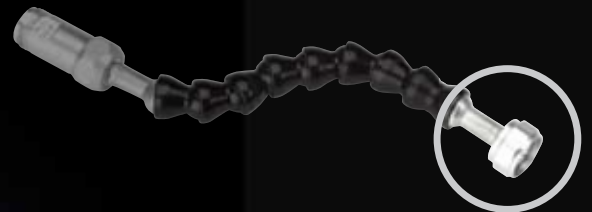

ProShot Extensions are identified by a silver fitting.