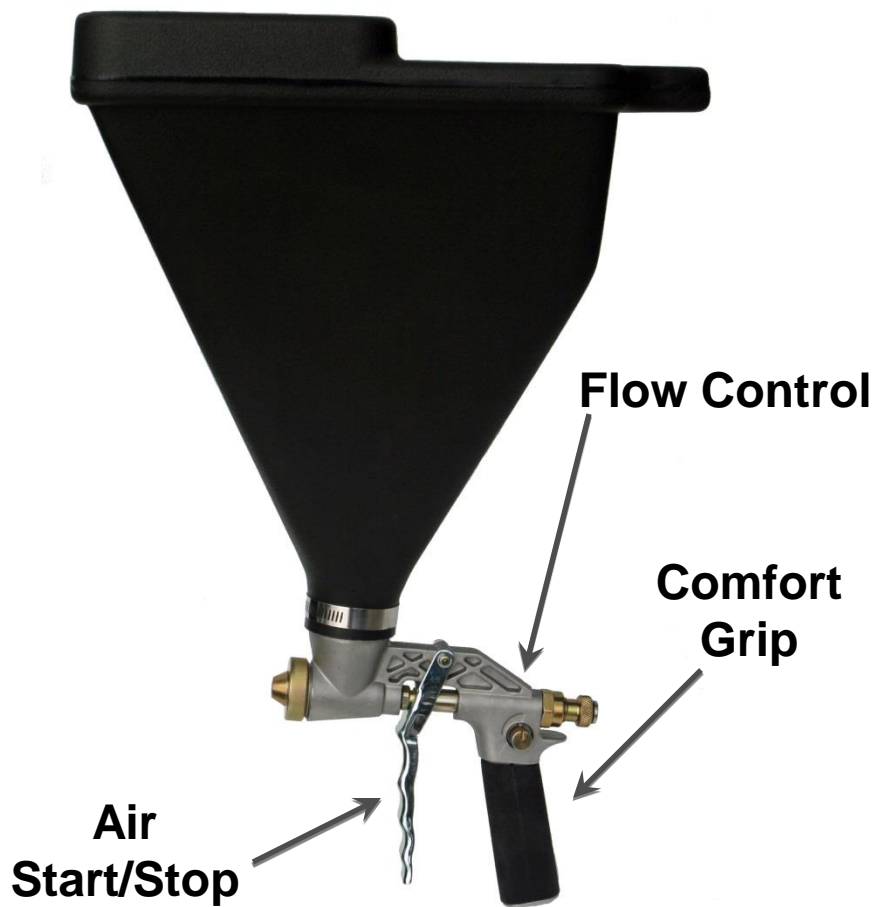

SPRAY-PRO® HOPPER GUN

- Improved trigger control system
- Capacity of 1 ¾ Gallon
- On-gun air pressure/flow control
- Comfort grip handle and trigger
- One piece body
- Sprays most gravity-fed materials
- Designed for wall and ceiling texturing
- Three spray tips: 3/16", 1/4", 5/16"
- Requires air compressor with 2.4 CFM @ 90 PSI / 5.3 CFM @ 40 PSI

Prod #	UPC #	Weight Approx.	Pk
56-020	0 49727 56020 6	5 lbs	1