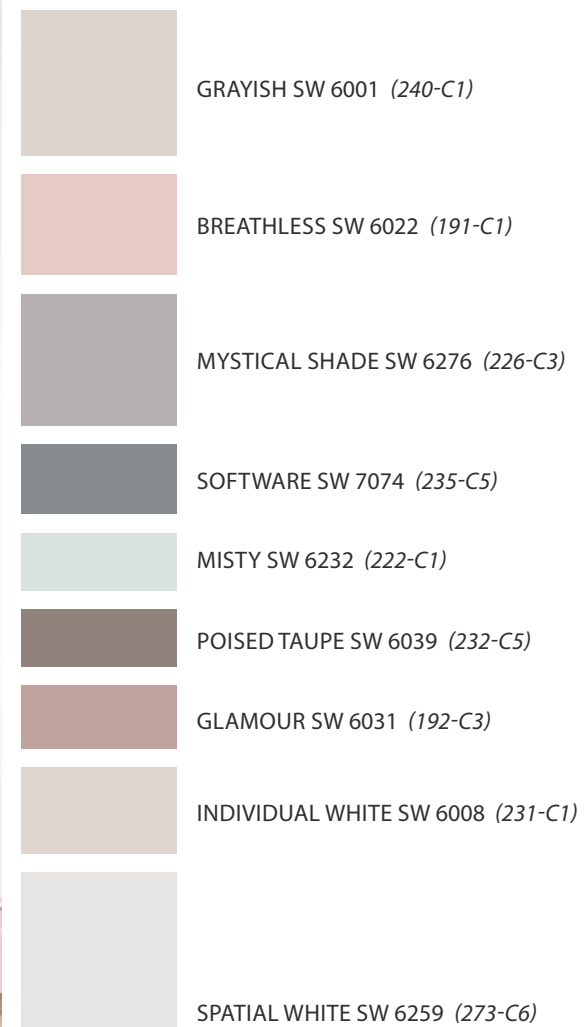

COLORMIX® 2020

MANTRA

East meets West in this palette, and both styles have entwined in the most appealing way. Now Nordic simplicity happily engages with the order and elegance of Japanese aesthetics to create a look that is the best of both worlds. With softly muted neutrals that glide from warm to cool, it embraces all that is simple yet utterly essential.

Influences

Minimalism

Serenity

Scandinavian

Spa