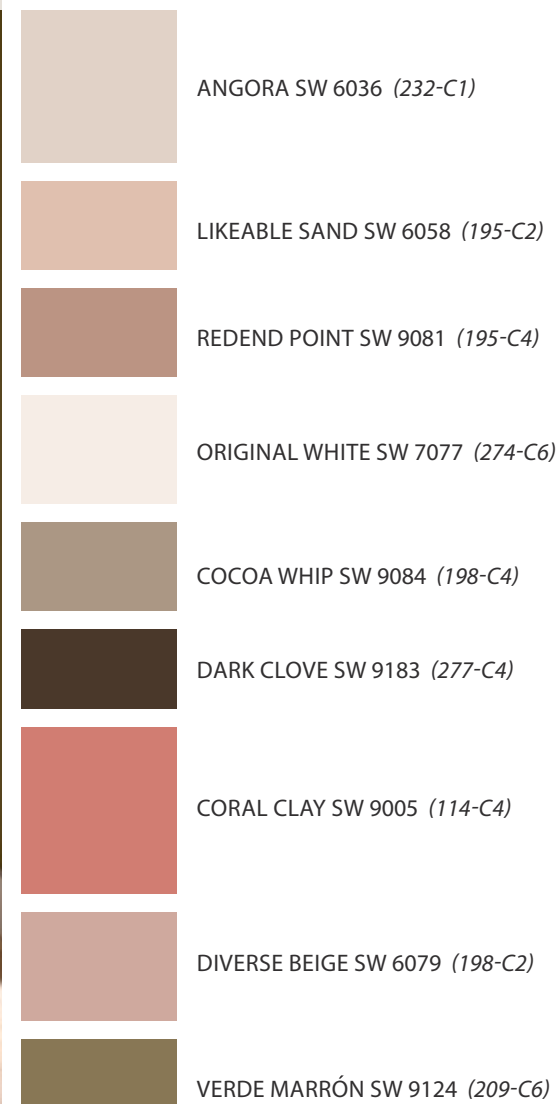

COLORMIX® 2020

HEART

A confluence of genres and emotions permeates this palette. It's a unique fusion of iconic modern design mixed with an intergenerational boho vibe. The result is a collection of colors that harmonize amazingly well. From silky earth tones to clove and soft coral, these nine colors are a meditation on comfort, connection and the pleasures found in the everyday.

Influences

Bauhaus
Bohemian
Fusion
Tribal