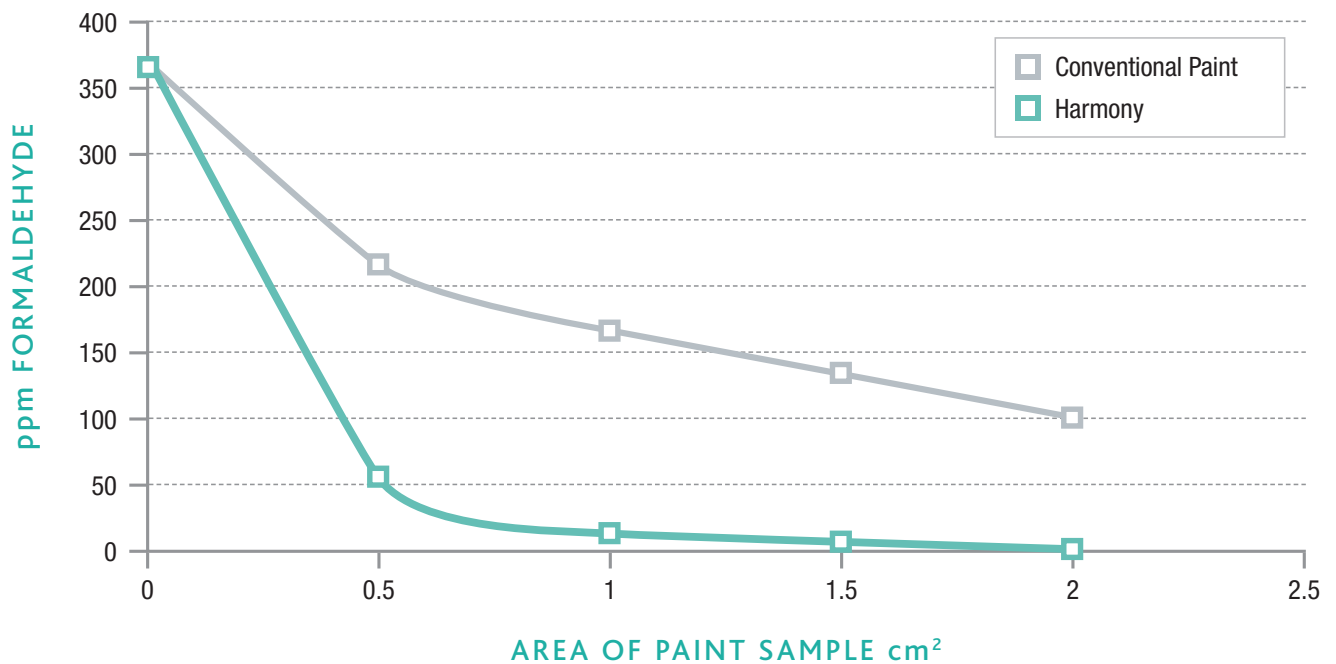

Harmony's Formaldehyde Reducing Technology has been tested by a third-party laboratory. Compared to conventional paints, Harmony's exclusive formula offers a clear advantage for improved indoor air quality.

FORMALDEHYDE REDUCTION AFTER 24 HOURS

Based on methods:

- ISO 17226 Determination of formaldehyde content in leather by High Performance Liquid Chromatography
- ISO 16000-3 Determination of formaldehyde and other carbonyl compounds in indoor air and test chamber air

PRODUCT CERTIFIED FOR
LOW CHEMICAL EMISSIONS
UL.COM/GG
UL 2818